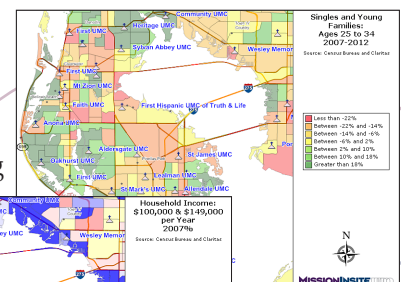

7700 Irvine Center Drive Ste. 800
Irvine, CA 92618
(877) 230-3212
info@MissionInsite.com
www.MissionInsite.com

Enjoy exploring your ministry area and discovering new mission opportunities!