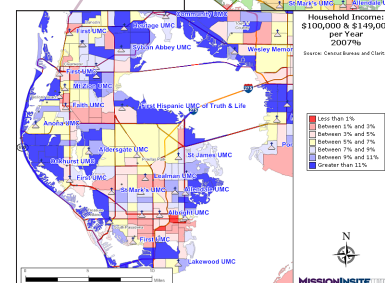

7700 Irvine Center Drive Ste. 800
Irvine, CA 92618
(877) 230-3212
info@MissionInsite.com
www.MissionInsite.com

Enjoy exploring your ministry area and discovering new mission opportunities!